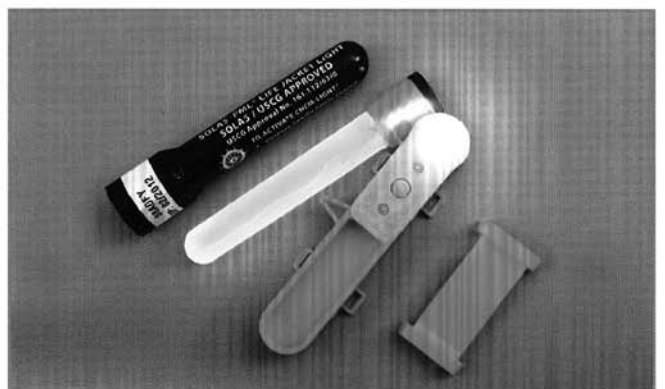

CONE ADAPTER
25 ct case 9-27103

PML® & S.O.S.

GREEN PML 8 HOUR
50 ct case 9-80770

DUAL PML 8 HOUR
50 ct case 9-27060

GREEN S.O.S. 8 HOUR
50 ct case 9-42740

ORANGE S.O.S. 5 MIN
50 ct case 9-68260

SOLAS PML
40 ct case 9-00350