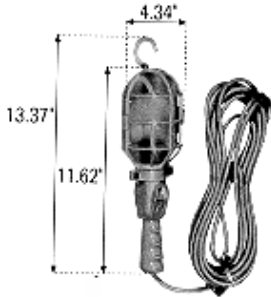

1078-25

2 Wire with Plastic Guard and 15A 125V 2P2W Outlet

Rating	Cord	Plug			
	Type/Size	Rating	NEMA	Switch	Length
13A 125V	SJTW W-A	15A 125V	1-15P	PUSH	25'
#1078-25	18/2				$37.43 ea.