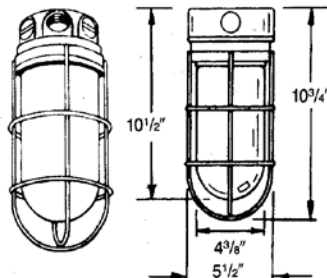

BWF DECK LIGHTS

200 WATT PENDANT FIXTURES

Hub is tapped 1/2" or 3/4". Fully enclosed and gasketed. Selection of glass or Lexan globes

HUB SIZE	CATALOG NUMBER	MAX. WATTS	DESCRIPTIONS	ATTACHED GLOBE	QUANTITY STD. PKG	WGT.LBS STD. CTN	PRICE EACH
1/2"	VPKG-12L	100	Fixture & Globe less guard	Clear Lexan	1	2.1	\$33.00
3/4"	VPKG-22L	100	Fixture & Globe less guard	Clear Lexan	1	2.1	\$35.00
1/2"	VPKG-12	200	Fixture & Globe less guard	Glass	1	3.6	\$22.00
3/4"	VPKG-22	200	Fixture & Globe less guard	Glass	1	3.6	\$24.00
1/2"	VPKG-12-G	200	Fixture & Globe with wire guard	Glass	1	4.1	\$30.00
3/4"	VPKG-22-G	200	Fixture & Globe with wire guard	Glass	1	4.1	\$32.00

200 WATT SURFACE FIXTURES FOR ROUND AND OCTAGONAL BOXES

Engineered to fit all 3 1/2" and 4" round boxes. Selection of glass or Lexan globes

Catalog Number	Max. Watts	Description	Attached Globe	Quantity Std. Pkg.	Wgt. Lbs Std. Ctn.	PRICE EACH
VPAG-02L	100	Fixture & globe less guard	Clear Lexan	1	1.5	\$23.00
VPAG-02	200	Fixture & globe less guard	Glass	1	3.0	\$22.00
VPAG-02-G	200	Fixture & globe with wire guard	Glass	1	3.5	\$29.00

200 WATT 4" BOX MOUNTED FIXTURES

For Wall or Ceiling Application

Four side holes tapped 1/2" or 3/4". Fully enclosed and gasketed.

Three closure plugs included. Selection of glass or Lexan globes.

HUB SIZE	CATALOG NUMBER	MAX.	DESCRIPTION	ATTACHED GLOBE	QUANTITY STD. PKG	WGT. LBS STD. CTN.	PRICE EACH
1/2"	VPXG-12L	100	Fixture, box, globe less guard	Clear Lexan	1	1.9	\$41.00
3/4"	VPXG-22L	100	Fixture, box, globe less guard	Clear Lexan	1	2.1	\$43.00
1/2"	VPXG-12	200	Fixture, box, globe less guard	Glass	1	3.6	\$30.00
3/4"	VPXG-22	200	Fixture, box, globe less guard	Glass	1	3.6	\$32.00
1/2"	VPXG-12-G	200	Fixture, box, globe with wire guard	Glass	1	4.2	\$38.00
3/4"	VPXG-22-G	200	Fixture, box, globe with wire guard	Glass	1	4.2	\$40.00