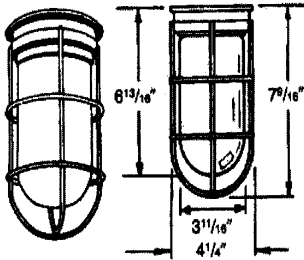

WEATHER AND VAPOR PROOF

100 WATT WEATHERPROOF AND VAPORPROOF FIXTURES

Pendant Mount 100 Watt Fixtures

HUB	ORDER NO.	MAX. WATTS	DESCRIPTION	GLOBE	PRICE
1/2"	VPKG-11L	75	FIX. GLOBE, LESS GUARD	CL-LEXAN	\$23.00
3/4"	VPKG-21L	75	FIX. GLOBE, LESS GUARD	CL-LEXAN	\$26.00
1/2"	VPKG-11	100	FIX. GLOBE, LESS GUARD	GLASS	\$18.00
3/4"	VPKG-21	100	FIX. GLOBE, LESS GUARD	GLASS	\$20.00
1/2"	VPKG-11-G	100	FIX. GLOBE, W/WIRE GUARD	GLASS	\$24.00
1/2"	VPKG-11-CG	100	FIX. GLOBE, W/CAST GUARD	GLASS	\$28.00
3/4"	VPKG-21-G	100	FIX. GLOBE, W/WIRE GUARD	GLASS	\$26.00
3/4"	VPKG-21-CG	100	FIX. GLOBE, W/CAST GUARD	GLASS	\$30.00

100 WATT SURFACE MOUNT FOR ROUND AND OCTAGONAL BOXES WILL FIT 3-1/2" AND 4" BOXES

ORDER NO.	MAX. WATTS	DESCRIPTION	GLOBE	PRICE
VPAG-01L	75	FIX. GLOBE, LESS GUARD	CL.LEXAN	\$26.00
VPAG-01	100	FIX. GLOBE, LESS GUARD	GLASS	\$20.00
VPAG-01-G	100	FIX. GLOBE, W/CAST GUARD	GLASS	\$26.00
VPAG-01-CG	100	FIX. GLOBE, W/WIRE GUARD	GLASS	\$30.00

100 WATT 4" BOX MOUNTED FIXTURE FOR BULKHEADS OR OVER HEAD MOUNT 4" SIDE HOLES TAPPED 1/2" OR 3/4"

HUB	ORDER NO.	MAX. WATTS	DESCRIPTION	GLOBE	PRICE
1/2"	VPXG-11L	75	FIX-GLOBE LESS GUARD	CL.-LEXAN	\$30.00
3/4"	VPXG-21-L	75	FIX-GLOBE LESS GUARD	CL.-LEXAN	\$28.00
1/2"	VPXG -11	100	FIX-GLOBE LESS GUARD	GLASS	\$24.00
3/4"	VPXG -21-	100	FIX-GLOBE LESS GUARD	GLASS	\$25.00
1/2"	VPXG-11-G	100	FIX-GLOBE W/WIRE GUARD	GLASS	\$36.00
1/2"	VPXG -11-CG	100	FIX-GLOBE W/CAST GUARD	GLASS	\$33.00
3/4"	VPXG -21-G	100	FIX-GLOBE W/CAST GUARD	GLASS	\$37.00
3/4"	VPXG -21-CG	100	FIX-GLOBE W/CAST GUARD	GLASS	\$29.00