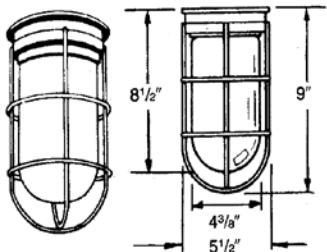

BWF DECK LIGHTS

200 WATT PENDANT FIXTURES

Hub is tapped 1/2" or 3/4". Fully enclosed and gasketed. Selection of glass or Lexan globes

HUB SIZE	CATALOG NUMBER	MAX. WATTS	DESCRIPTIONS	ATTACHED GLOBE	QUANTITY STD. PKG	WGT.LBS STD. CTN	PRICE EACH
1/2"	VPKG-12L	100	Fixture & Globe less guard	Clear Lexan	1	2.1	\$33.00
3/4"	VPKG-22L	100	Fixture & Globe less guard	Clear Lexan	1	2.1	\$35.00
1/2"	VPKG-12	200	Fixture & Globe less guard	Glass	1	3.6	\$22.00
3/4"	VPKG-22	200	Fixture & Globe less guard	Glass	1	3.6	\$24.00
1/2"	VPKG-12-G	200	Fixture & Globe with wire guard	Glass	1	4.1	\$30.00
3/4"	VPKG-22-G	200	Fixture & Globe with wire guard	Glass	1	4.1	\$32.00

200 WATT SURFACE FIXTURES FOR ROUND AND OCTAGONAL BOXES

Engineered to fit all 3 1/2" and 4" round boxes. Selection of glass or Lexan globes

Catalog Number	Max. Watts	Description	Attached Globe	Quantity Std. Pkg.	Wgt. Lbs Std. Ctn.	PRICE EACH
VPAG-02L	100	Fixture & globe less guard	Clear Lexan	1	1.5	\$23.00
VPAG-02	200	Fixture & globe less guard	Glass	1	3.0	\$22.00
VPAG-02-G	200	Fixture & globe with wire guard	Glass	1	3.5	\$29.00

200 WATT 4" BOX MOUNTED FIXTURES

For Wall or Ceiling Application

Four side holes tapped 1/2" or 3/4". Fully enclosed and gasketed.

Three closure plugs included. Selection of glass or Lexan globes.

HUB SIZE	CATALOG NUMBER	MAX.	DESCRIPTION	ATTACHED GLOBE	QUANTITY STD. PKG	WGT. LBS STD. CTN.	PRICE EACH
1/2"	VPXG-12L	100	Fixture, box, globe less guard	Clear Lexan	1	1.9	\$41.00
3/4"	VPXG-22L	100	Fixture, box, globe less guard	Clear Lexan	1	2.1	\$43.00
1/2"	VPXG-12	200	Fixture, box, globe less guard	Glass	1	3.6	\$30.00
3/4"	VPXG-22	200	Fixture, box, globe less guard	Glass	1	3.6	\$32.00
1/2"	VPXG-12-G	200	Fixture, box, globe with wire guard	Glass	1	4.2	\$38.00
3/4"	VPXG-22-G	200	Fixture, box, globe with wire guard	Glass	1	4.2	\$40.00