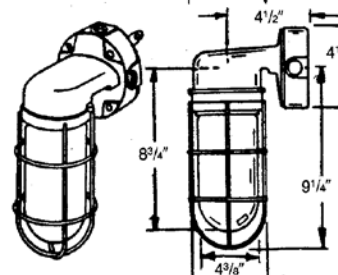

BWF DECK LIGHTS

200 WATT PENDANT FIXTURES

Hub is tapped 1/2" or 3/4". Fully enclosed and gasketed. Selection of glass or Lexan globes

HUB SIZE	CATALOG NUMBER	MAX. WATTS	DESCRIPTIONS	ATTACHED GLOBE	QUANTITY STD. PKG	WGT.LBS STD. CTN	PRICE EACH
1/2"	VPKG-12L	100	Fixture & Globe less guard	Clear Lexan	1	2.1	\$33.00
3/4"	VPKG-22L	100	Fixture & Globe less guard	Clear Lexan	1	2.1	\$35.00
1/2"	VPKG-12	200	Fixture & Globe less guard	Glass	1	3.6	\$22.00
3/4"	VPKG-22	200	Fixture & Globe less guard	Glass	1	3.6	\$24.00
1/2"	VPKG-12-G	200	Fixture & Globe with wire guard	Glass	1	4.1	\$30.00
3/4"	VPKG-22-G	200	Fixture & Globe with wire guard	Glass	1	4.1	\$32.00

200 WATT SURFACE FIXTURES FOR ROUND AND OCTAGONAL BOXES

Engineered to fit all 3 1/2" and 4" round boxes. Selection of glass or Lexan globes

Catalog Number	Max. Watts	Description	Attached Globe	Quantity Std. Pkg.	Wgt. Lbs Std. Ctn.	PRICE EACH
VPAG-02L	100	Fixture & globe less guard	Clear Lexan	1	1.5	\$23.00
VPAG-02	200	Fixture & globe less guard	Glass	1	3.0	\$22.00
VPAG-02-G	200	Fixture & globe with wire guard	Glass	1	3.5	\$29.00

200 WATT 4" BOX MOUNTED FIXTURES

For Wall or Ceiling Application

Four side holes tapped 1/2" or 3/4". Fully enclosed and gasketed.

Three closure plugs included. Selection of glass or Lexan globes.

HUB SIZE	CATALOG NUMBER	MAX.	DESCRIPTION	ATTACHED GLOBE	QUANTITY STD. PKG	WGT. LBS STD. CTN.	PRICE EACH
1/2"	VPXG-12L	100	Fixture, box, globe less guard	Clear Lexan	1	1.9	\$41.00
3/4"	VPXG-22L	100	Fixture, box, globe less guard	Clear Lexan	1	2.1	\$43.00
1/2"	VPXG-12	200	Fixture, box, globe less guard	Glass	1	3.6	\$30.00
3/4"	VPXG-22	200	Fixture, box, globe less guard	Glass	1	3.6	\$32.00
1/2"	VPXG-12-G	200	Fixture, box, globe with wire guard	Glass	1	4.2	\$38.00
3/4"	VPXG-22-G	200	Fixture, box, globe with wire guard	Glass	1	4.2	\$40.00