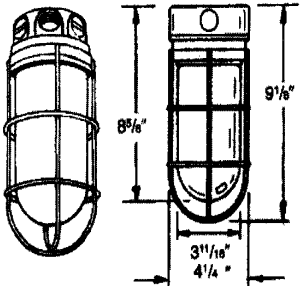

WEATHER AND VAPOR PROOF

100 WATT WEATHERPROOF AND VAPORPROOF FIXTURES

Pendant Mount 100 Watt Fixtures

HUB	ORDER NO.	MAX. WATTS	DESCRIPTION	GLOBE	PRICE
1/2"	VPKG-11L	75	FIX. GLOBE, LESS GUARD	CL-LEXAN	\$23.00
3/4"	VPKG-21L	75	FIX. GLOBE, LESS GUARD	CL-LEXAN	\$26.00
1/2"	VPKG-11	100	FIX. GLOBE, LESS GUARD	GLASS	\$18.00
3/4"	VPKG-21	100	FIX. GLOBE, LESS GUARD	GLASS	\$20.00
1/2"	VPKG-11-G	100	FIX. GLOBE, W/WIRE GUARD	GLASS	\$24.00
1/2"	VPKG-11-CG	100	FIX. GLOBE, W/CAST GUARD	GLASS	\$28.00
3/4"	VPKG-21-G	100	FIX. GLOBE, W/WIRE GUARD	GLASS	\$26.00
3/4"	VPKG-21-CG	100	FIX. GLOBE, W/CAST GUARD	GLASS	\$30.00

100 WATT SURFACE MOUNT FOR ROUND AND OCTAGONAL BOXES WILL FIT 3-1/2" AND 4" BOXES

ORDER NO.	MAX. WATTS	DESCRIPTION	GLOBE	PRICE
VPAG-01L	75	FIX. GLOBE, LESS GUARD	CL.LEXAN	\$26.00
VPAG-01	100	FIX. GLOBE, LESS GUARD	GLASS	\$20.00
VPAG-01-G	100	FIX. GLOBE, W/CAST GUARD	GLASS	\$26.00
VPAG-01-CG	100	FIX. GLOBE, W/WIRE GUARD	GLASS	\$30.00

100 WATT 4" BOX MOUNTED FIXTURE FOR BULKHEADS OR OVER HEAD MOUNT 4" SIDE HOLES TAPPED 1/2" OR 3/4"

HUB	ORDER NO.	MAX. WATTS	DESCRIPTION	GLOBE	PRICE
1/2"	VPXG-11L	75	FIX-GLOBE LESS GUARD	CL.-LEXAN	\$30.00
3/4"	VPXG-21-L	75	FIX-GLOBE LESS GUARD	CL.-LEXAN	\$28.00
1/2"	VPXG -11	100	FIX-GLOBE LESS GUARD	GLASS	\$24.00
3/4"	VPXG -21-	100	FIX-GLOBE LESS GUARD	GLASS	\$25.00
1/2"	VPXG-11-G	100	FIX-GLOBE W/WIRE GUARD	GLASS	\$36.00
1/2"	VPXG -11-CG	100	FIX-GLOBE W/CAST GUARD	GLASS	\$33.00
3/4"	VPXG -21-G	100	FIX-GLOBE W/CAST GUARD	GLASS	\$37.00
3/4"	VPXG -21-CG	100	FIX-GLOBE W/CAST GUARD	GLASS	\$29.00