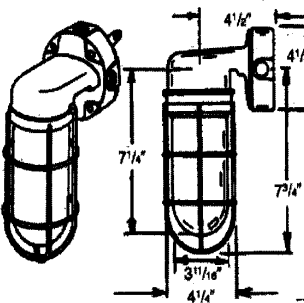

WEATHER AND VAPOR PROOF

100 WATT WEATHERPROOF AND VAPORPROOF FIXTURES

Pendant Mount 100 Watt Fixtures

HUB	ORDER NO.	MAX. WATTS	DESCRIPTION	GLOBE	PRICE
1/2"	VPKG-11L	75	FIX. GLOBE, LESS GUARD	CL-LEXAN	\$23.00
3/4"	VPKG-21L	75	FIX. GLOBE, LESS GUARD	CL-LEXAN	\$26.00
1/2"	VPKG-11	100	FIX. GLOBE, LESS GUARD	GLASS	\$18.00
3/4"	VPKG-21	100	FIX. GLOBE, LESS GUARD	GLASS	\$20.00
1/2"	VPKG-11-G	100	FIX. GLOBE, W/WIRE GUARD	GLASS	\$24.00
1/2"	VPKG-11-CG	100	FIX. GLOBE, W/CAST GUARD	GLASS	\$28.00
3/4"	VPKG-21-G	100	FIX. GLOBE, W/WIRE GUARD	GLASS	\$26.00
3/4"	VPKG-21-CG	100	FIX. GLOBE, W/CAST GUARD	GLASS	\$30.00

100 WATT SURFACE MOUNT FOR ROUND AND OCTAGONAL BOXES WILL FIT 3-1/2" AND 4" BOXES

ORDER NO.	MAX. WATTS	DESCRIPTION	GLOBE	PRICE
VPAG-01L	75	FIX. GLOBE, LESS GUARD	CL.LEXAN	\$26.00
VPAG-01	100	FIX. GLOBE, LESS GUARD	GLASS	\$20.00
VPAG-01-G	100	FIX. GLOBE, W/CAST GUARD	GLASS	\$26.00
VPAG-01-CG	100	FIX. GLOBE, W/WIRE GUARD	GLASS	\$30.00

100 WATT 4" BOX MOUNTED FIXTURE FOR BULKHEADS OR OVER HEAD MOUNT 4" SIDE HOLES TAPPED 1/2" OR 3/4"

HUB	ORDER NO.	MAX. WATTS	DESCRIPTION	GLOBE	PRICE
1/2"	VPXG-11L	75	FIX-GLOBE LESS GUARD	CL.-LEXAN	\$30.00
3/4"	VPXG-21-L	75	FIX-GLOBE LESS GUARD	CL.-LEXAN	\$28.00
1/2"	VPXG -11	100	FIX-GLOBE LESS GUARD	GLASS	\$24.00
3/4"	VPXG -21-	100	FIX-GLOBE LESS GUARD	GLASS	\$25.00
1/2"	VPXG-11-G	100	FIX-GLOBE W/WIRE GUARD	GLASS	\$36.00
1/2"	VPXG -11-CG	100	FIX-GLOBE W/CAST GUARD	GLASS	\$33.00
3/4"	VPXG -21-G	100	FIX-GLOBE W/CAST GUARD	GLASS	\$37.00
3/4"	VPXG -21-CG	100	FIX-GLOBE W/CAST GUARD	GLASS	\$29.00

100 BULKHEAD MOUNT, RIGHT ANGLE BRACKET

ORDER NO.	MAX. WATTS	DESCRIPTION	GLOBE	PRICE
VWG-01L	75	FIX. GLOBE, LESS GUARD	CL.LEXAN	\$31.00
VWG-01	100	FIX. GLOBE, LESS GUARD	GLASS	\$25.00
VWG-01-G	100	FIX. GLOBE, W/WIRE GUARD	GLASS	\$26.00
VWG-01-CG	100	FIX. GLOBE, W/CAST GUARD	GLASS	\$34.00