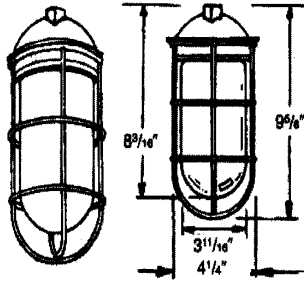

WEATHER AND VAPOR PROOF

100 WATT WEATHERPROOF AND VAPORPROOF FIXTURES

Pendant Mount 100 Watt Fixtures

HUB	ORDER NO.	MAX. WATTS	DESCRIPTION	GLOBE	PRICE
1/2"	VPKG-11L	75	FIX. GLOBE, LESS GUARD	CL-LEXAN	\$23.00
3/4"	VPKG-21L	75	FIX. GLOBE, LESS GUARD	CL-LEXAN	\$26.00
1/2"	VPKG-11	100	FIX. GLOBE, LESS GUARD	GLASS	\$18.00
3/4"	VPKG-21	100	FIX. GLOBE, LESS GUARD	GLASS	\$20.00
1/2"	VPKG-11-G	100	FIX. GLOBE, W/WIRE GUARD	GLASS	\$24.00
1/2"	VPKG-11-CG	100	FIX. GLOBE, W/CAST GUARD	GLASS	\$28.00
3/4"	VPKG-21-G	100	FIX. GLOBE, W/WIRE GUARD	GLASS	\$26.00
3/4"	VPKG-21-CG	100	FIX. GLOBE, W/CAST GUARD	GLASS	\$30.00

100 WATT SURFACE MOUNT FOR ROUND AND OCTAGONAL BOXES WILL FIT 3-1/2" AND 4" BOXES

ORDER NO.	MAX. WATTS	DESCRIPTION	GLOBE	PRICE
VPAG-01L	75	FIX. GLOBE, LESS GUARD	CL.LEXAN	\$26.00
VPAG-01	100	FIX. GLOBE, LESS GUARD	GLASS	\$20.00
VPAG-01-G	100	FIX. GLOBE, W/CAST GUARD	GLASS	\$26.00
VPAG-01-CG	100	FIX. GLOBE, W/WIRE GUARD	GLASS	\$30.00

100 WATT 4" BOX MOUNTED FIXTURE FOR BULKHEADS OR OVER HEAD MOUNT 4" SIDE HOLES TAPPED 1/2" OR 3/4"

HUB	ORDER NO.	MAX. WATTS	DESCRIPTION	GLOBE	PRICE
1/2"	VPXG-11L	75	FIX-GLOBE LESS GUARD	CL.-LEXAN	\$30.00
3/4"	VPXG-21-L	75	FIX-GLOBE LESS GUARD	CL.-LEXAN	\$28.00
1/2"	VPXG -11	100	FIX-GLOBE LESS GUARD	GLASS	\$24.00
3/4"	VPXG -21-	100	FIX-GLOBE LESS GUARD	GLASS	\$25.00
1/2"	VPXG-11-G	100	FIX-GLOBE W/WIRE GUARD	GLASS	\$36.00
1/2"	VPXG -11-CG	100	FIX-GLOBE W/CAST GUARD	GLASS	\$33.00
3/4"	VPXG -21-G	100	FIX-GLOBE W/CAST GUARD	GLASS	\$37.00
3/4"	VPXG -21-CG	100	FIX-GLOBE W/CAST GUARD	GLASS	\$29.00