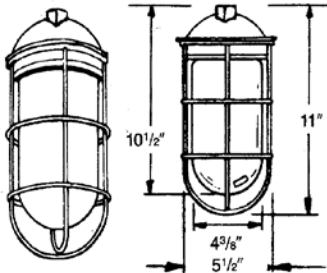

BWF DECK LIGHTS

200 WATT PENDANT FIXTURES

Hub is tapped 1/2" or 3/4". Fully enclosed and gasketed. Selection of glass or Lexan globes

HUB SIZE	CATALOG NUMBER	MAX. WATTS	DESCRIPTIONS	ATTACHED GLOBE	QUANTITY STD. PKG	WGT.LBS STD. CTN	PRICE EACH
1/2"	VPKG-12L	100	Fixture & Globe less guard	Clear Lexan	1	2.1	\$33.00
3/4"	VPKG-22L	100	Fixture & Globe less guard	Clear Lexan	1	2.1	\$35.00
1/2"	VPKG-12	200	Fixture & Globe less guard	Glass	1	3.6	\$22.00
3/4"	VPKG-22	200	Fixture & Globe less guard	Glass	1	3.6	\$24.00
1/2"	VPKG-12-G	200	Fixture & Globe with wire guard	Glass	1	4.1	\$30.00
3/4"	VPKG-22-G	200	Fixture & Globe with wire guard	Glass	1	4.1	\$32.00

200 WATT SURFACE FIXTURES FOR ROUND AND OCTAGONAL BOXES

Engineered to fit all 3 1/2" and 4" round boxes. Selection of glass or Lexan globes

Catalog Number	Max. Watts	Description	Attached Globe	Quantity Std. Pkg.	Wgt. Lbs Std. Ctn.	PRICE EACH
VPAG-02L	100	Fixture & globe less guard	Clear Lexan	1	1.5	\$23.00
VPAG-02	200	Fixture & globe less guard	Glass	1	3.0	\$22.00
VPAG-02-G	200	Fixture & globe with wire guard	Glass	1	3.5	\$29.00

200 WATT 4" BOX MOUNTED FIXTURES

For Wall or Ceiling Application

Four side holes tapped 1/2" or 3/4". Fully enclosed and gasketed.

Three closure plugs included. Selection of glass or Lexan globes.

HUB SIZE	CATALOG NUMBER	MAX.	DESCRIPTION	ATTACHED GLOBE	QUANTITY STD. PKG	WGT. LBS STD. CTN.	PRICE EACH
1/2"	VPXG-12L	100	Fixture, box, globe less guard	Clear Lexan	1	1.9	\$41.00
3/4"	VPXG-22L	100	Fixture, box, globe less guard	Clear Lexan	1	2.1	\$43.00
1/2"	VPXG-12	200	Fixture, box, globe less guard	Glass	1	3.6	\$30.00
3/4"	VPXG-22	200	Fixture, box, globe less guard	Glass	1	3.6	\$32.00
1/2"	VPXG-12-G	200	Fixture, box, globe with wire guard	Glass	1	4.2	\$38.00
3/4"	VPXG-22-G	200	Fixture, box, globe with wire guard	Glass	1	4.2	\$40.00