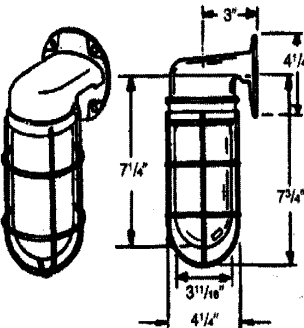

WEATHER AND VAPOR PROOF

100 WATT WEATHERPROOF AND VAPORPROOF FIXTURES

Pendant Mount 100 Watt Fixtures

HUB	ORDER NO.	MAX. WATTS	DESCRIPTION	GLOBE	PRICE
1/2"	VPKG-11L	75	FIX. GLOBE, LESS GUARD	CL-LEXAN	\$23.00
3/4"	VPKG-21L	75	FIX. GLOBE, LESS GUARD	CL-LEXAN	\$26.00
1/2"	VPKG-11	100	FIX. GLOBE, LESS GUARD	GLASS	\$18.00
3/4"	VPKG-21	100	FIX. GLOBE, LESS GUARD	GLASS	\$20.00
1/2"	VPKG-11-G	100	FIX. GLOBE, W/WIRE GUARD	GLASS	\$24.00
1/2"	VPKG-11-CG	100	FIX. GLOBE, W/CAST GUARD	GLASS	\$28.00
3/4"	VPKG-21-G	100	FIX. GLOBE, W/WIRE GUARD	GLASS	\$26.00
3/4"	VPKG-21-CG	100	FIX. GLOBE, W/CAST GUARD	GLASS	\$30.00

100 WATT SURFACE MOUNT FOR ROUND AND OCTAGONAL BOXES WILL FIT 3-1/2" AND 4" BOXES

ORDER NO.	MAX. WATTS	DESCRIPTION	GLOBE	PRICE
VPAG-01L	75	FIX. GLOBE, LESS GUARD	CL.LEXAN	\$26.00
VPAG-01	100	FIX. GLOBE, LESS GUARD	GLASS	\$20.00
VPAG-01-G	100	FIX. GLOBE, W/CAST GUARD	GLASS	\$26.00
VPAG-01-CG	100	FIX. GLOBE, W/WIRE GUARD	GLASS	\$30.00

100 WATT 4" BOX MOUNTED FIXTURE FOR BULKHEADS OR OVER HEAD MOUNT 4" SIDE HOLES TAPPED 1/2" OR 3/4"

HUB	ORDER NO.	MAX. WATTS	DESCRIPTION	GLOBE	PRICE
1/2"	VPXG-11L	75	FIX-GLOBE LESS GUARD	CL.-LEXAN	\$30.00
3/4"	VPXG-21-L	75	FIX-GLOBE LESS GUARD	CL.-LEXAN	\$28.00
1/2"	VPXG -11	100	FIX-GLOBE LESS GUARD	GLASS	\$24.00
3/4"	VPXG -21-	100	FIX-GLOBE LESS GUARD	GLASS	\$25.00
1/2"	VPXG-11-G	100	FIX-GLOBE W/WIRE GUARD	GLASS	\$36.00
1/2"	VPXG -11-CG	100	FIX-GLOBE W/CAST GUARD	GLASS	\$33.00
3/4"	VPXG -21-G	100	FIX-GLOBE W/CAST GUARD	GLASS	\$37.00
3/4"	VPXG -21-CG	100	FIX-GLOBE W/CAST GUARD	GLASS	\$29.00