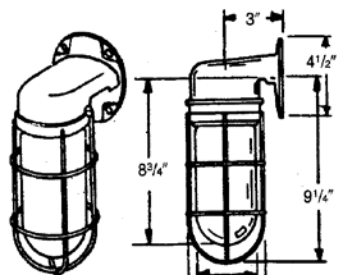

BWF DECK LIGHTS

200 WATT PENDANT FIXTURES

Hub is tapped 1/2" or 3/4". Fully enclosed and gasketed. Selection of glass or Lexan globes

HUB SIZE	CATALOG NUMBER	MAX. WATTS	DESCRIPTIONS	ATTACHED GLOBE	QUANTITY STD. PKG	WGT.LBS STD. CTN	PRICE EACH
1/2"	VPKG-12L	100	Fixture & Globe less guard	Clear Lexan	1	2.1	\$33.00
3/4"	VPKG-22L	100	Fixture & Globe less guard	Clear Lexan	1	2.1	\$35.00
1/2"	VPKG-12	200	Fixture & Globe less guard	Glass	1	3.6	\$22.00
3/4"	VPKG-22	200	Fixture & Globe less guard	Glass	1	3.6	\$24.00
1/2"	VPKG-12-G	200	Fixture & Globe with wire guard	Glass	1	4.1	\$30.00
3/4"	VPKG-22-G	200	Fixture & Globe with wire guard	Glass	1	4.1	\$32.00

200 WATT SURFACE FIXTURES FOR ROUND AND OCTAGONAL BOXES

Engineered to fit all 3 1/2" and 4" round boxes. Selection of glass or Lexan globes

Catalog Number	Max. Watts	Description	Attached Globe	Quantity Std. Pkg.	Wgt. Lbs Std. Ctn.	PRICE EACH
VPAG-02L	100	Fixture & globe less guard	Clear Lexan	1	1.5	\$23.00
VPAG-02	200	Fixture & globe less guard	Glass	1	3.0	\$22.00
VPAG-02-G	200	Fixture & globe with wire guard	Glass	1	3.5	\$29.00

200 WATT 4" BOX MOUNTED FIXTURES

For Wall or Ceiling Application

Four side holes tapped 1/2" or 3/4". Fully enclosed and gasketed.

Three closure plugs included. Selection of glass or Lexan globes.

HUB SIZE	CATALOG NUMBER	MAX.	DESCRIPTION	ATTACHED GLOBE	QUANTITY STD. PKG	WGT. LBS STD. CTN.	PRICE EACH
1/2"	VPXG-12L	100	Fixture, box, globe less guard	Clear Lexan	1	1.9	\$41.00
3/4"	VPXG-22L	100	Fixture, box, globe less guard	Clear Lexan	1	2.1	\$43.00
1/2"	VPXG-12	200	Fixture, box, globe less guard	Glass	1	3.6	\$30.00
3/4"	VPXG-22	200	Fixture, box, globe less guard	Glass	1	3.6	\$32.00
1/2"	VPXG-12-G	200	Fixture, box, globe with wire guard	Glass	1	4.2	\$38.00
3/4"	VPXG-22-G	200	Fixture, box, globe with wire guard	Glass	1	4.2	\$40.00