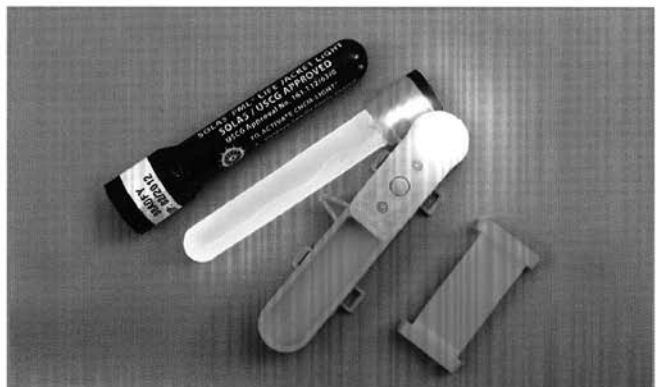

CONE ADAPTER
25 ct case 9-27103

PML® & S.O.S.

GREEN PML 8 HOUR
50 ct case 9-80770

DUAL PML 8 HOUR
50 ct case 9-27060

GREEN S.O.S. 8 HOUR
50 ct case 9-42740

ORANGE S.O.S. 5 MIN
50 ct case 9-68260

SOLAS PML
40 ct case 9-00350