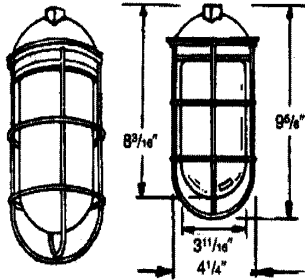

WEATHER AND VAPOR PROOF

100 WATT WEATHERPROOF AND VAPORPROOF FIXTURES Pendant Mount 100 Watt Fixtures

HUB	ORDER NO.	MAX. WATTS	DESCRIPTION	GLOBE	PRICE
1/2"	VPKG-11L	75	FIX. GLOBE, LESS GUARD	CL-LEXAN	\$23.00
3/4"	VPKG-21L	75	FIX. GLOBE, LESS GUARD	CL-LEXAN	\$26.00
1/2"	VPKG-11	100	FIX. GLOBE, LESS GUARD	GLASS	\$18.00
3/4"	VPKG-21	100	FIX. GLOBE, LESS GUARD	GLASS	\$20.00
1/2"	VPKG-11-G	100	FIX. GLOBE, W/WIRE GUARD	GLASS	\$24.00
1/2"	VPKG-11-CG	100	FIX. GLOBE, W/CAST GUARD	GLASS	\$28.00
3/4"	VPKG-21-G	100	FIX. GLOBE, W/WIRE GUARD	GLASS	\$26.00
3/4"	VPKG-21-CG	100	FIX. GLOBE, W/CAST GUARD	GLASS	\$30.00

100 WATT SURFACE MOUNT FOR ROUND AND OCTAGONAL BOXES WILL FIT 3-1/2" AND 4" BOXES

ORDER NO.	MAX. WATTS	DESCRIPTION	GLOBE	PRICE
VPAG-01L	75	FIX. GLOBE, LESS GUARD	CL.LEXAN	\$26.00
VPAG-01	100	FIX. GLOBE, LESS GUARD	GLASS	\$20.00
VPAG-01-G	100	FIX. GLOBE, W/CAST GUARD	GLASS	\$26.00
VPAG-01-CG	100	FIX. GLOBE, W/WIRE GUARD	GLASS	\$30.00

100 WATT 4" BOX MOUNTED FIXTURE FOR BULKHEADS OR OVER HEAD MOUNT 4" SIDE HOLES TAPPED 1/2" OR 3/4"

HUB	ORDER NO.	MAX. WATTS	DESCRIPTION	GLOBE	PRICE
1/2"	VPXG-11L	75	FIX-GLOBE LESS GUARD	CL.-LEXAN	\$30.00
3/4"	VPXG-21-L	75	FIX-GLOBE LESS GUARD	CL.-LEXAN	\$28.00
1/2"	VPXG -11	100	FIX-GLOBE LESS GUARD	GLASS	\$24.00
3/4"	VPXG -21-	100	FIX-GLOBE LESS GUARD	GLASS	\$25.00
1/2"	VPXG-11-G	100	FIX-GLOBE W/WIRE GUARD	GLASS	\$36.00
1/2"	VPXG -11-CG	100	FIX-GLOBE W/CAST GUARD	GLASS	\$33.00
3/4"	VPXG -21-G	100	FIX-GLOBE W/CAST GUARD	GLASS	\$37.00
3/4"	VPXG -21-CG	100	FIX-GLOBE W/CAST GUARD	GLASS	\$29.00