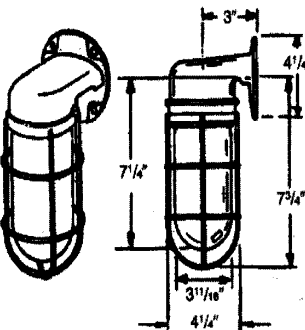

WEATHER AND VAPOR PROOF

100 WATT WEATHERPROOF AND VAPORPROOF FIXTURES Pendant Mount 100 Watt Fixtures

HUB	ORDER NO.	MAX. WATTS	DESCRIPTION	GLOBE	PRICE
1/2"	VPKG-11L	75	FIX. GLOBE, LESS GUARD	CL-LEXAN	\$23.00
3/4"	VPKG-21L	75	FIX. GLOBE, LESS GUARD	CL-LEXAN	\$26.00
1/2"	VPKG-11	100	FIX. GLOBE, LESS GUARD	GLASS	\$18.00
3/4"	VPKG-21	100	FIX. GLOBE, LESS GUARD	GLASS	\$20.00
1/2"	VPKG-11-G	100	FIX. GLOBE, W/WIRE GUARD	GLASS	\$24.00
1/2"	VPKG-11-CG	100	FIX. GLOBE, W/CAST GUARD	GLASS	\$28.00
3/4"	VPKG-21-G	100	FIX. GLOBE, W/WIRE GUARD	GLASS	\$26.00
3/4"	VPKG-21-CG	100	FIX. GLOBE, W/CAST GUARD	GLASS	\$30.00

100 WATT SURFACE MOUNT FOR ROUND AND OCTAGONAL BOXES WILL FIT 3-1/2" AND 4" BOXES

ORDER NO.	MAX. WATTS	DESCRIPTION	GLOBE	PRICE
VPAG-01L	75	FIX. GLOBE, LESS GUARD	CL.LEXAN	\$26.00
VPAG-01	100	FIX. GLOBE, LESS GUARD	GLASS	\$20.00
VPAG-01-G	100	FIX. GLOBE, W/CAST GUARD	GLASS	\$26.00
VPAG-01-CG	100	FIX. GLOBE, W/WIRE GUARD	GLASS	\$30.00

100 WATT 4" BOX MOUNTED FIXTURE FOR BULKHEADS OR OVER HEAD MOUNT 4" SIDE HOLES TAPPED 1/2" OR 3/4"

HUB	ORDER NO.	MAX. WATTS	DESCRIPTION	GLOBE	PRICE
1/2"	VPXG-11L	75	FIX-GLOBE LESS GUARD	CL.-LEXAN	\$30.00
3/4"	VPXG-21-L	75	FIX-GLOBE LESS GUARD	CL.-LEXAN	\$28.00
1/2"	VPXG -11	100	FIX-GLOBE LESS GUARD	GLASS	\$24.00
3/4"	VPXG -21-	100	FIX-GLOBE LESS GUARD	GLASS	\$25.00
1/2"	VPXG-11-G	100	FIX-GLOBE W/WIRE GUARD	GLASS	\$36.00
1/2"	VPXG -11-CG	100	FIX-GLOBE W/CAST GUARD	GLASS	\$33.00
3/4"	VPXG -21-G	100	FIX-GLOBE W/CAST GUARD	GLASS	\$37.00
3/4"	VPXG -21-CG	100	FIX-GLOBE W/CAST GUARD	GLASS	\$29.00