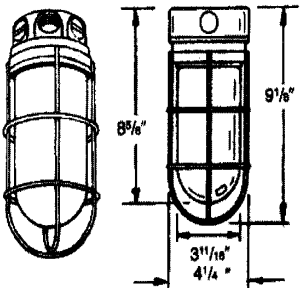

WEATHER AND VAPOR PROOF

100 WATT WEATHERPROOF AND VAPORPROOF FIXTURES Pendant Mount 100 Watt Fixtures

HUB	ORDER NO.	MAX. WATTS	DESCRIPTION	GLOBE	PRICE
1/2"	VPKG-11L	75	FIX. GLOBE, LESS GUARD	CL-LEXAN	\$23.00
3/4"	VPKG-21L	75	FIX. GLOBE, LESS GUARD	CL-LEXAN	\$26.00
1/2"	VPKG-11	100	FIX. GLOBE, LESS GUARD	GLASS	\$18.00
3/4"	VPKG-21	100	FIX. GLOBE, LESS GUARD	GLASS	\$20.00
1/2"	VPKG-11-G	100	FIX. GLOBE, W/WIRE GUARD	GLASS	\$24.00
1/2"	VPKG-11-CG	100	FIX. GLOBE, W/CAST GUARD	GLASS	\$28.00
3/4"	VPKG-21-G	100	FIX. GLOBE, W/WIRE GUARD	GLASS	\$26.00
3/4"	VPKG-21-CG	100	FIX. GLOBE, W/CAST GUARD	GLASS	\$30.00

100 WATT SURFACE MOUNT FOR ROUND AND OCTAGONAL BOXES WILL FIT 3-1/2" AND 4" BOXES

ORDER NO.	MAX. WATTS	DESCRIPTION	GLOBE	PRICE
VPAG-01L	75	FIX. GLOBE, LESS GUARD	CL.LEXAN	\$26.00
VPAG-01	100	FIX. GLOBE, LESS GUARD	GLASS	\$20.00
VPAG-01-G	100	FIX. GLOBE, W/CAST GUARD	GLASS	\$26.00
VPAG-01-CG	100	FIX. GLOBE, W/WIRE GUARD	GLASS	\$30.00

100 WATT 4" BOX MOUNTED FIXTURE FOR BULKHEADS OR OVER HEAD MOUNT 4" SIDE HOLES TAPPED 1/2" OR 3/4"

HUB	ORDER NO.	MAX. WATTS	DESCRIPTION	GLOBE	PRICE
1/2"	VPXG-11L	75	FIX-GLOBE LESS GUARD	CL.-LEXAN	\$30.00
3/4"	VPXG-21-L	75	FIX-GLOBE LESS GUARD	CL.-LEXAN	\$28.00
1/2"	VPXG -11	100	FIX-GLOBE LESS GUARD	GLASS	\$24.00
3/4"	VPXG -21-	100	FIX-GLOBE LESS GUARD	GLASS	\$25.00
1/2"	VPXG-11-G	100	FIX-GLOBE W/WIRE GUARD	GLASS	\$36.00
1/2"	VPXG -11-CG	100	FIX-GLOBE W/CAST GUARD	GLASS	\$33.00
3/4"	VPXG -21-G	100	FIX-GLOBE W/CAST GUARD	GLASS	\$37.00
3/4"	VPXG -21-CG	100	FIX-GLOBE W/CAST GUARD	GLASS	\$29.00