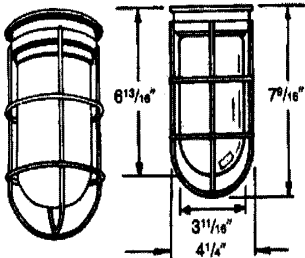

WEATHER AND VAPOR PROOF

100 WATT WEATHERPROOF AND VAPORPROOF FIXTURES Pendant Mount 100 Watt Fixtures

HUB	ORDER NO.	MAX. WATTS	DESCRIPTION	GLOBE	PRICE
1/2"	VPKG-11L	75	FIX. GLOBE, LESS GUARD	CL-LEXAN	\$23.00
3/4"	VPKG-21L	75	FIX. GLOBE, LESS GUARD	CL-LEXAN	\$26.00
1/2"	VPKG-11	100	FIX. GLOBE, LESS GUARD	GLASS	\$18.00
3/4"	VPKG-21	100	FIX. GLOBE, LESS GUARD	GLASS	\$20.00
1/2"	VPKG-11-G	100	FIX. GLOBE, W/WIRE GUARD	GLASS	\$24.00
1/2"	VPKG-11-CG	100	FIX. GLOBE, W/CAST GUARD	GLASS	\$28.00
3/4"	VPKG-21-G	100	FIX. GLOBE, W/WIRE GUARD	GLASS	\$26.00
3/4"	VPKG-21-CG	100	FIX. GLOBE, W/CAST GUARD	GLASS	\$30.00

100 WATT SURFACE MOUNT FOR ROUND AND OCTAGONAL BOXES WILL FIT 3-1/2" AND 4" BOXES

ORDER NO.	MAX. WATTS	DESCRIPTION	GLOBE	PRICE
VPAG-01L	75	FIX. GLOBE, LESS GUARD	CL.LEXAN	\$26.00
VPAG-01	100	FIX. GLOBE, LESS GUARD	GLASS	\$20.00
VPAG-01-G	100	FIX. GLOBE, W/CAST GUARD	GLASS	\$26.00
VPAG-01-CG	100	FIX. GLOBE, W/WIRE GUARD	GLASS	\$30.00

100 WATT 4" BOX MOUNTED FIXTURE FOR BULKHEADS OR OVER HEAD MOUNT 4" SIDE HOLES TAPPED 1/2" OR 3/4"

HUB	ORDER NO.	MAX. WATTS	DESCRIPTION	GLOBE	PRICE
1/2"	VPXG-11L	75	FIX-GLOBE LESS GUARD	CL.-LEXAN	\$30.00
3/4"	VPXG-21-L	75	FIX-GLOBE LESS GUARD	CL.-LEXAN	\$28.00
1/2"	VPXG -11	100	FIX-GLOBE LESS GUARD	GLASS	\$24.00
3/4"	VPXG -21-	100	FIX-GLOBE LESS GUARD	GLASS	\$25.00
1/2"	VPXG-11-G	100	FIX-GLOBE W/WIRE GUARD	GLASS	\$36.00
1/2"	VPXG -11-CG	100	FIX-GLOBE W/CAST GUARD	GLASS	\$33.00
3/4"	VPXG -21-G	100	FIX-GLOBE W/CAST GUARD	GLASS	\$37.00
3/4"	VPXG -21-CG	100	FIX-GLOBE W/CAST GUARD	GLASS	\$29.00