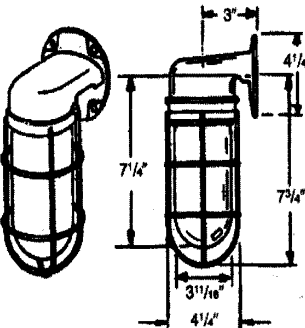

WEATHER AND VAPOR PROOF

100 WATT WEATHERPROOF AND VAPORPROOF FIXTURES Pendant Mount 100 Watt Fixtures

HUB	ORDER NO.	MAX. WATTS	DESCRIPTION	GLOBE	PRICE
1/2"	VPKG-11L	75	FIX. GLOBE, LESS GUARD	CL-LEXAN	\$23.00
3/4"	VPKG-21L	75	FIX. GLOBE, LESS GUARD	CL-LEXAN	\$26.00
1/2"	VPKG-11	100	FIX. GLOBE, LESS GUARD	GLASS	\$18.00
3/4"	VPKG-21	100	FIX. GLOBE, LESS GUARD	GLASS	\$20.00
1/2"	VPKG-11-G	100	FIX. GLOBE, W/WIRE GUARD	GLASS	\$24.00
1/2"	VPKG-11-CG	100	FIX. GLOBE, W/CAST GUARD	GLASS	\$28.00
3/4"	VPKG-21-G	100	FIX. GLOBE, W/WIRE GUARD	GLASS	\$26.00
3/4"	VPKG-21-CG	100	FIX. GLOBE, W/CAST GUARD	GLASS	\$30.00

100 WATT SURFACE MOUNT FOR ROUND AND OCTAGONAL BOXES WILL FIT 3-1/2" AND 4" BOXES

ORDER NO.	MAX. WATTS	DESCRIPTION	GLOBE	PRICE
VPAG-01L	75	FIX. GLOBE, LESS GUARD	CL.LEXAN	\$26.00
VPAG-01	100	FIX. GLOBE, LESS GUARD	GLASS	\$20.00
VPAG-01-G	100	FIX. GLOBE, W/CAST GUARD	GLASS	\$26.00
VPAG-01-CG	100	FIX. GLOBE, W/WIRE GUARD	GLASS	\$30.00

100 WATT 4" BOX MOUNTED FIXTURE FOR BULKHEADS OR OVER HEAD MOUNT 4" SIDE HOLES TAPPED 1/2" OR 3/4"

HUB	ORDER NO.	MAX. WATTS	DESCRIPTION	GLOBE	PRICE
1/2"	VPXG-11L	75	FIX-GLOBE LESS GUARD	CL.-LEXAN	\$30.00
3/4"	VPXG-21-L	75	FIX-GLOBE LESS GUARD	CL.-LEXAN	\$28.00
1/2"	VPXG -11	100	FIX-GLOBE LESS GUARD	GLASS	\$24.00
3/4"	VPXG -21-	100	FIX-GLOBE LESS GUARD	GLASS	\$25.00
1/2"	VPXG-11-G	100	FIX-GLOBE W/WIRE GUARD	GLASS	\$36.00
1/2"	VPXG -11-CG	100	FIX-GLOBE W/CAST GUARD	GLASS	\$33.00
3/4"	VPXG -21-G	100	FIX-GLOBE W/CAST GUARD	GLASS	\$37.00
3/4"	VPXG -21-CG	100	FIX-GLOBE W/CAST GUARD	GLASS	\$29.00