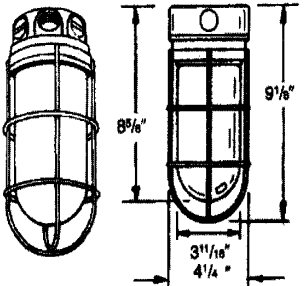

WEATHER AND VAPOR PROOF

100 WATT WEATHERPROOF AND VAPORPROOF FIXTURES Pendant Mount 100 Watt Fixtures

HUB	ORDER NO.	MAX. WATTS	DESCRIPTION	GLOBE	PRICE
1/2"	VPKG-11L	75	FIX. GLOBE, LESS GUARD	CL-LEXAN	\$23.00
3/4"	VPKG-21L	75	FIX. GLOBE, LESS GUARD	CL-LEXAN	\$26.00
1/2"	VPKG-11	100	FIX. GLOBE, LESS GUARD	GLASS	\$18.00
3/4"	VPKG-21	100	FIX. GLOBE, LESS GUARD	GLASS	\$20.00
1/2"	VPKG-11-G	100	FIX. GLOBE, W/WIRE GUARD	GLASS	\$24.00
1/2"	VPKG-11-CG	100	FIX. GLOBE, W/CAST GUARD	GLASS	\$28.00
3/4"	VPKG-21-G	100	FIX. GLOBE, W/WIRE GUARD	GLASS	\$26.00
3/4"	VPKG-21-CG	100	FIX. GLOBE, W/CAST GUARD	GLASS	\$30.00

100 WATT SURFACE MOUNT FOR ROUND AND OCTAGONAL BOXES WILL FIT 3-1/2" AND 4" BOXES

ORDER NO.	MAX. WATTS	DESCRIPTION	GLOBE	PRICE
VPAG-01L	75	FIX. GLOBE, LESS GUARD	CL.LEXAN	\$26.00
VPAG-01	100	FIX. GLOBE, LESS GUARD	GLASS	\$20.00
VPAG-01-G	100	FIX. GLOBE, W/CAST GUARD	GLASS	\$26.00
VPAG-01-CG	100	FIX. GLOBE, W/WIRE GUARD	GLASS	\$30.00

100 WATT 4" BOX MOUNTED FIXTURE FOR BULKHEADS OR OVER HEAD MOUNT 4" SIDE HOLES TAPPED 1/2" OR 3/4"

HUB	ORDER NO.	MAX. WATTS	DESCRIPTION	GLOBE	PRICE
1/2"	VPXG-11L	75	FIX-GLOBE LESS GUARD	CL.-LEXAN	\$30.00
3/4"	VPXG-21-L	75	FIX-GLOBE LESS GUARD	CL.-LEXAN	\$28.00
1/2"	VPXG -11	100	FIX-GLOBE LESS GUARD	GLASS	\$24.00
3/4"	VPXG -21-	100	FIX-GLOBE LESS GUARD	GLASS	\$25.00
1/2"	VPXG-11-G	100	FIX-GLOBE W/WIRE GUARD	GLASS	\$36.00
1/2"	VPXG -11-CG	100	FIX-GLOBE W/CAST GUARD	GLASS	\$33.00
3/4"	VPXG -21-G	100	FIX-GLOBE W/CAST GUARD	GLASS	\$37.00
3/4"	VPXG -21-CG	100	FIX-GLOBE W/CAST GUARD	GLASS	\$29.00