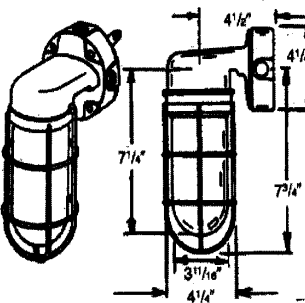

WEATHER AND VAPOR PROOF

100 WATT WEATHERPROOF AND VAPORPROOF FIXTURES Pendant Mount 100 Watt Fixtures

HUB	ORDER NO.	MAX. WATTS	DESCRIPTION	GLOBE	PRICE
1/2"	VPKG-11L	75	FIX. GLOBE, LESS GUARD	CL-LEXAN	\$23.00
3/4"	VPKG-21L	75	FIX. GLOBE, LESS GUARD	CL-LEXAN	\$26.00
1/2"	VPKG-11	100	FIX. GLOBE, LESS GUARD	GLASS	\$18.00
3/4"	VPKG-21	100	FIX. GLOBE, LESS GUARD	GLASS	\$20.00
1/2"	VPKG-11-G	100	FIX. GLOBE, W/WIRE GUARD	GLASS	\$24.00
1/2"	VPKG-11-CG	100	FIX. GLOBE, W/CAST GUARD	GLASS	\$28.00
3/4"	VPKG-21-G	100	FIX. GLOBE, W/WIRE GUARD	GLASS	\$26.00
3/4"	VPKG-21-CG	100	FIX. GLOBE, W/CAST GUARD	GLASS	\$30.00

100 WATT SURFACE MOUNT FOR ROUND AND OCTAGONAL BOXES WILL FIT 3-1/2" AND 4" BOXES

ORDER NO.	MAX. WATTS	DESCRIPTION	GLOBE	PRICE
VPAG-01L	75	FIX. GLOBE, LESS GUARD	CL.LEXAN	\$26.00
VPAG-01	100	FIX. GLOBE, LESS GUARD	GLASS	\$20.00
VPAG-01-G	100	FIX. GLOBE, W/CAST GUARD	GLASS	\$26.00
VPAG-01-CG	100	FIX. GLOBE, W/WIRE GUARD	GLASS	\$30.00

100 WATT 4" BOX MOUNTED FIXTURE FOR BULKHEADS OR OVER HEAD MOUNT 4" SIDE HOLES TAPPED 1/2" OR 3/4"

HUB	ORDER NO.	MAX. WATTS	DESCRIPTION	GLOBE	PRICE
1/2"	VPXG-11L	75	FIX-GLOBE LESS GUARD	CL.-LEXAN	\$30.00
3/4"	VPXG-21-L	75	FIX-GLOBE LESS GUARD	CL.-LEXAN	\$28.00
1/2"	VPXG -11	100	FIX-GLOBE LESS GUARD	GLASS	\$24.00
3/4"	VPXG -21-	100	FIX-GLOBE LESS GUARD	GLASS	\$25.00
1/2"	VPXG-11-G	100	FIX-GLOBE W/WIRE GUARD	GLASS	\$36.00
1/2"	VPXG -11-CG	100	FIX-GLOBE W/CAST GUARD	GLASS	\$33.00
3/4"	VPXG -21-G	100	FIX-GLOBE W/CAST GUARD	GLASS	\$37.00
3/4"	VPXG -21-CG	100	FIX-GLOBE W/CAST GUARD	GLASS	\$29.00

100 BULKHEAD MOUNT, RIGHT ANGLE BRACKET

ORDER NO.	MAX. WATTS	DESCRIPTION	GLOBE	PRICE
VWG-01L	75	FIX. GLOBE, LESS GUARD	CL.LEXAN	\$31.00
VWG-01	100	FIX. GLOBE, LESS GUARD	GLASS	\$25.00
VWG-01-G	100	FIX. GLOBE, W/WIRE GUARD	GLASS	\$26.00
VWG-01-CG	100	FIX. GLOBE, W/CAST GUARD	GLASS	\$34.00