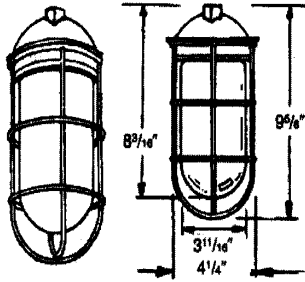

WEATHER AND VAPOR PROOF

100 WATT WEATHERPROOF AND VAPORPROOF FIXTURES Pendant Mount 100 Watt Fixtures

HUB	ORDER NO.	MAX. WATTS	DESCRIPTION	GLOBE	PRICE
1/2"	VPKG-11L	75	FIX. GLOBE, LESS GUARD	CL-LEXAN	\$23.00
3/4"	VPKG-21L	75	FIX. GLOBE, LESS GUARD	CL-LEXAN	\$26.00
1/2"	VPKG-11	100	FIX. GLOBE, LESS GUARD	GLASS	\$18.00
3/4"	VPKG-21	100	FIX. GLOBE, LESS GUARD	GLASS	\$20.00
1/2"	VPKG-11-G	100	FIX. GLOBE, W/WIRE GUARD	GLASS	\$24.00
1/2"	VPKG-11-CG	100	FIX. GLOBE, W/CAST GUARD	GLASS	\$28.00
3/4"	VPKG-21-G	100	FIX. GLOBE, W/WIRE GUARD	GLASS	\$26.00
3/4"	VPKG-21-CG	100	FIX. GLOBE, W/CAST GUARD	GLASS	\$30.00

100 WATT SURFACE MOUNT FOR ROUND AND OCTAGONAL BOXES WILL FIT 3-1/2" AND 4" BOXES

ORDER NO.	MAX. WATTS	DESCRIPTION	GLOBE	PRICE
VPAG-01L	75	FIX. GLOBE, LESS GUARD	CL.LEXAN	\$26.00
VPAG-01	100	FIX. GLOBE, LESS GUARD	GLASS	\$20.00
VPAG-01-G	100	FIX. GLOBE, W/CAST GUARD	GLASS	\$26.00
VPAG-01-CG	100	FIX. GLOBE, W/WIRE GUARD	GLASS	\$30.00

100 WATT 4" BOX MOUNTED FIXTURE FOR BULKHEADS OR OVER HEAD MOUNT 4" SIDE HOLES TAPPED 1/2" OR 3/4"

HUB	ORDER NO.	MAX. WATTS	DESCRIPTION	GLOBE	PRICE
1/2"	VPXG-11L	75	FIX-GLOBE LESS GUARD	CL.-LEXAN	\$30.00
3/4"	VPXG-21-L	75	FIX-GLOBE LESS GUARD	CL.-LEXAN	\$28.00
1/2"	VPXG -11	100	FIX-GLOBE LESS GUARD	GLASS	\$24.00
3/4"	VPXG -21-	100	FIX-GLOBE LESS GUARD	GLASS	\$25.00
1/2"	VPXG-11-G	100	FIX-GLOBE W/WIRE GUARD	GLASS	\$36.00
1/2"	VPXG -11-CG	100	FIX-GLOBE W/CAST GUARD	GLASS	\$33.00
3/4"	VPXG -21-G	100	FIX-GLOBE W/CAST GUARD	GLASS	\$37.00
3/4"	VPXG -21-CG	100	FIX-GLOBE W/CAST GUARD	GLASS	\$29.00