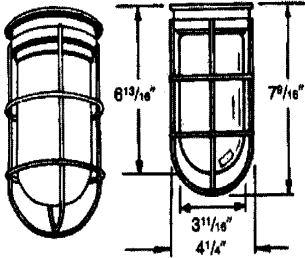

WEATHER AND VAPOR PROOF

100 WATT WEATHERPROOF AND VAPORPROOF FIXTURES Pendant Mount 100 Watt Fixtures

HUB	ORDER NO.	MAX. WATTS	DESCRIPTION	GLOBE	PRICE
1/2"	VPKG-11L	75	FIX. GLOBE, LESS GUARD	CL-LEXAN	\$23.00
3/4"	VPKG-21L	75	FIX. GLOBE, LESS GUARD	CL-LEXAN	\$26.00
1/2"	VPKG-11	100	FIX. GLOBE, LESS GUARD	GLASS	\$18.00
3/4"	VPKG-21	100	FIX. GLOBE, LESS GUARD	GLASS	\$20.00
1/2"	VPKG-11-G	100	FIX. GLOBE, W/WIRE GUARD	GLASS	\$24.00
1/2"	VPKG-11-CG	100	FIX. GLOBE, W/CAST GUARD	GLASS	\$28.00
3/4"	VPKG-21-G	100	FIX. GLOBE, W/WIRE GUARD	GLASS	\$26.00
3/4"	VPKG-21-CG	100	FIX. GLOBE, W/CAST GUARD	GLASS	\$30.00

100 WATT SURFACE MOUNT FOR ROUND AND OCTAGONAL BOXES WILL FIT 3-1/2" AND 4" BOXES

ORDER NO.	MAX. WATTS	DESCRIPTION	GLOBE	PRICE
VPAG-01L	75	FIX. GLOBE, LESS GUARD	CL.LEXAN	\$26.00
VPAG-01	100	FIX. GLOBE, LESS GUARD	GLASS	\$20.00
VPAG-01-G	100	FIX. GLOBE, W/CAST GUARD	GLASS	\$26.00
VPAG-01-CG	100	FIX. GLOBE, W/WIRE GUARD	GLASS	\$30.00

100 WATT 4" BOX MOUNTED FIXTURE FOR BULKHEADS OR OVER HEAD MOUNT 4" SIDE HOLES TAPPED 1/2" OR 3/4"

HUB	ORDER NO.	MAX. WATTS	DESCRIPTION	GLOBE	PRICE
1/2"	VPXG-11L	75	FIX-GLOBE LESS GUARD	CL.-LEXAN	\$30.00
3/4"	VPXG-21-L	75	FIX-GLOBE LESS GUARD	CL.-LEXAN	\$28.00
1/2"	VPXG -11	100	FIX-GLOBE LESS GUARD	GLASS	\$24.00
3/4"	VPXG -21-	100	FIX-GLOBE LESS GUARD	GLASS	\$25.00
1/2"	VPXG-11-G	100	FIX-GLOBE W/WIRE GUARD	GLASS	\$36.00
1/2"	VPXG -11-CG	100	FIX-GLOBE W/CAST GUARD	GLASS	\$33.00
3/4"	VPXG -21-G	100	FIX-GLOBE W/CAST GUARD	GLASS	\$37.00
3/4"	VPXG -21-CG	100	FIX-GLOBE W/CAST GUARD	GLASS	\$29.00